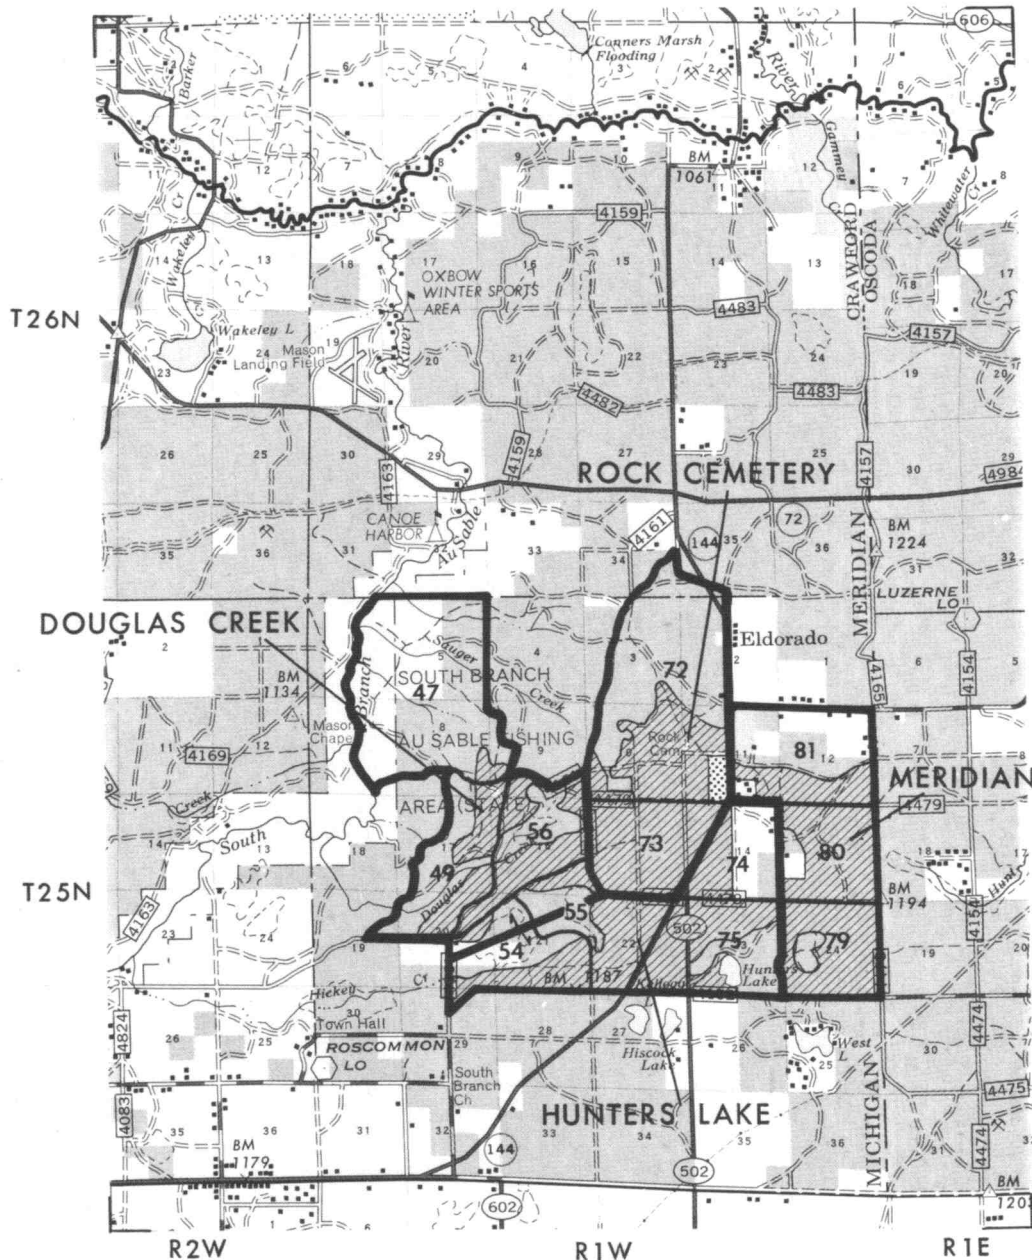

HURON-MANISTEE NATIONAL FOREST
KIRTLAND'S WARBLER MANAGEMENT AREA
ELDORADO
CRAWFORD COUNTY, MICH.

1978

LEGEND

- UNIT BOUNDARY
- COMPARTMENT BOUNDARY
- RANGER DISTRICT BOUNDARY
- CRITICAL HABITAT IN NATIONAL FOREST OWNERSHIP
- CRITICAL HABITAT IN PRIVATE OWNERSHIP

SCALE 1/2" = 1 MILE

HURON-MANISTEE NATIONAL FOREST KIRTLAND'S WARBLER MANAGEMENT AREA TAWAS

IOSCO COUNTY, MICH.
1978

LEGEND

-  UNIT BOUNDARY
-  COMPARTMENT BOUNDARY
-  RANGER DISTRICT BOUNDARY
-  CRITICAL HABITAT IN NATIONAL FOREST OWNERSHIP
-  CRITICAL HABITAT IN PRIVATE OWNERSHIP
- SCALE 1/2"=1 MILE