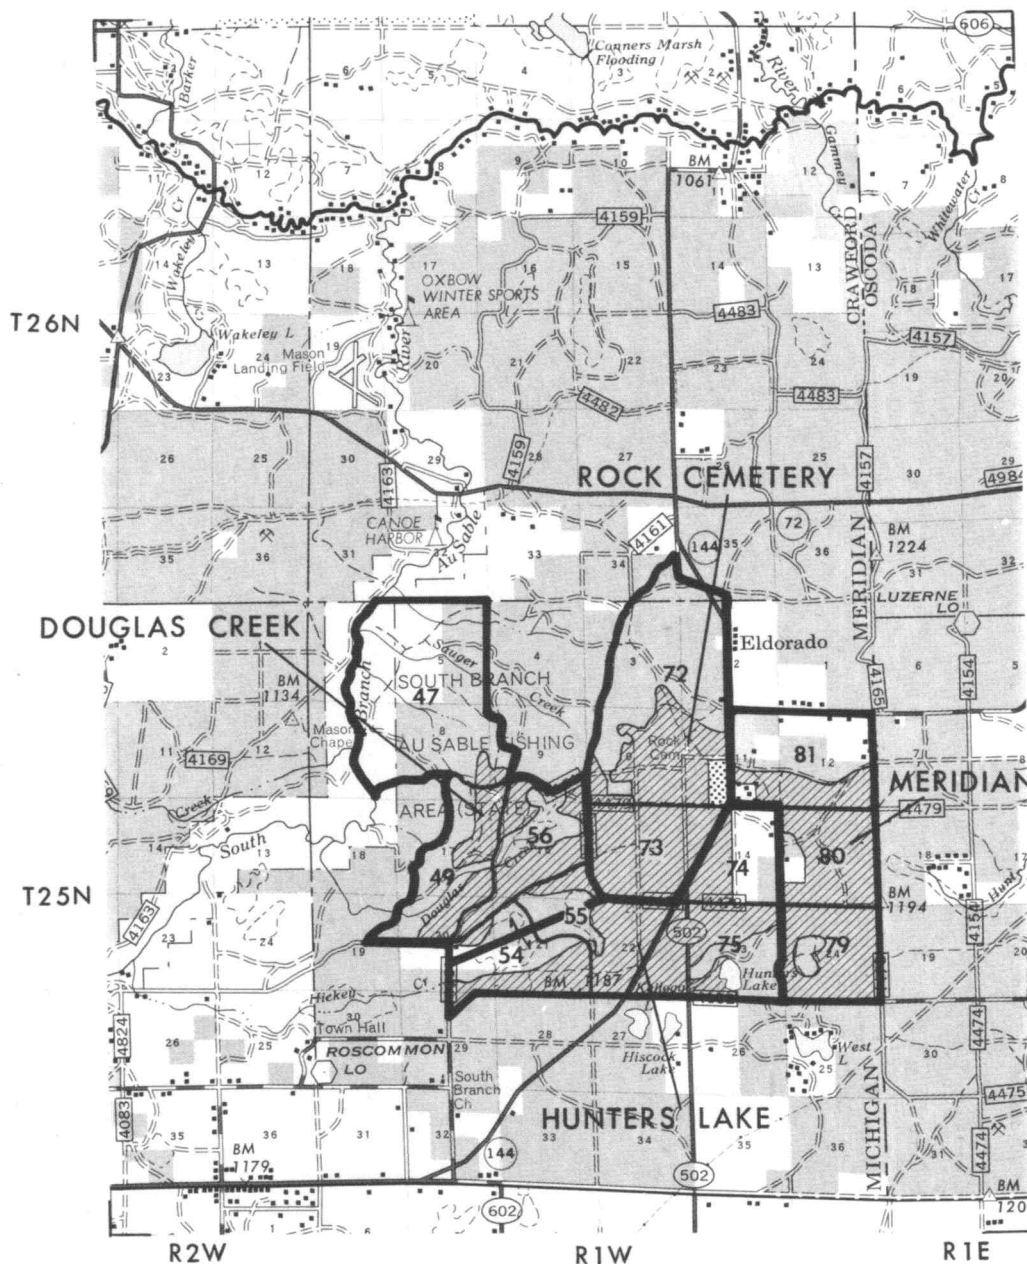

HURON-MANISTEE NATIONAL FOREST

KIRTLAND'S WARBLER MANAGEMENT AREA

ELDORADO

CRAWFORD COUNTY, MICH.

1978

LEGEND

- UNIT BOUNDARY
- COMPARTMENT BOUNDARY
- - - RANGER DISTRICT BOUNDARY
- ▨ CRITICAL HABITAT IN NATIONAL FOREST OWNERSHIP
- ▤ CRITICAL HABITAT IN PRIVATE OWNERSHIP

SCALE 1/2" = 1 MILE

HURON-MANISTEE NATIONAL FOREST KIRTLAND'S WARBLER MANAGEMENT AREA TAWAS

IOSCO COUNTY, MICH.

1978

LEGEND

-  UNIT BOUNDARY
-  COMPARTMENT BOUNDARY
-  RANGER DISTRICT BOUNDARY
-  CRITICAL HABITAT IN NATIONAL FOREST OWNERSHIP
-  CRITICAL HABITAT IN PRIVATE OWNERSHIP
-  SCALE 1/2"=1 MILE