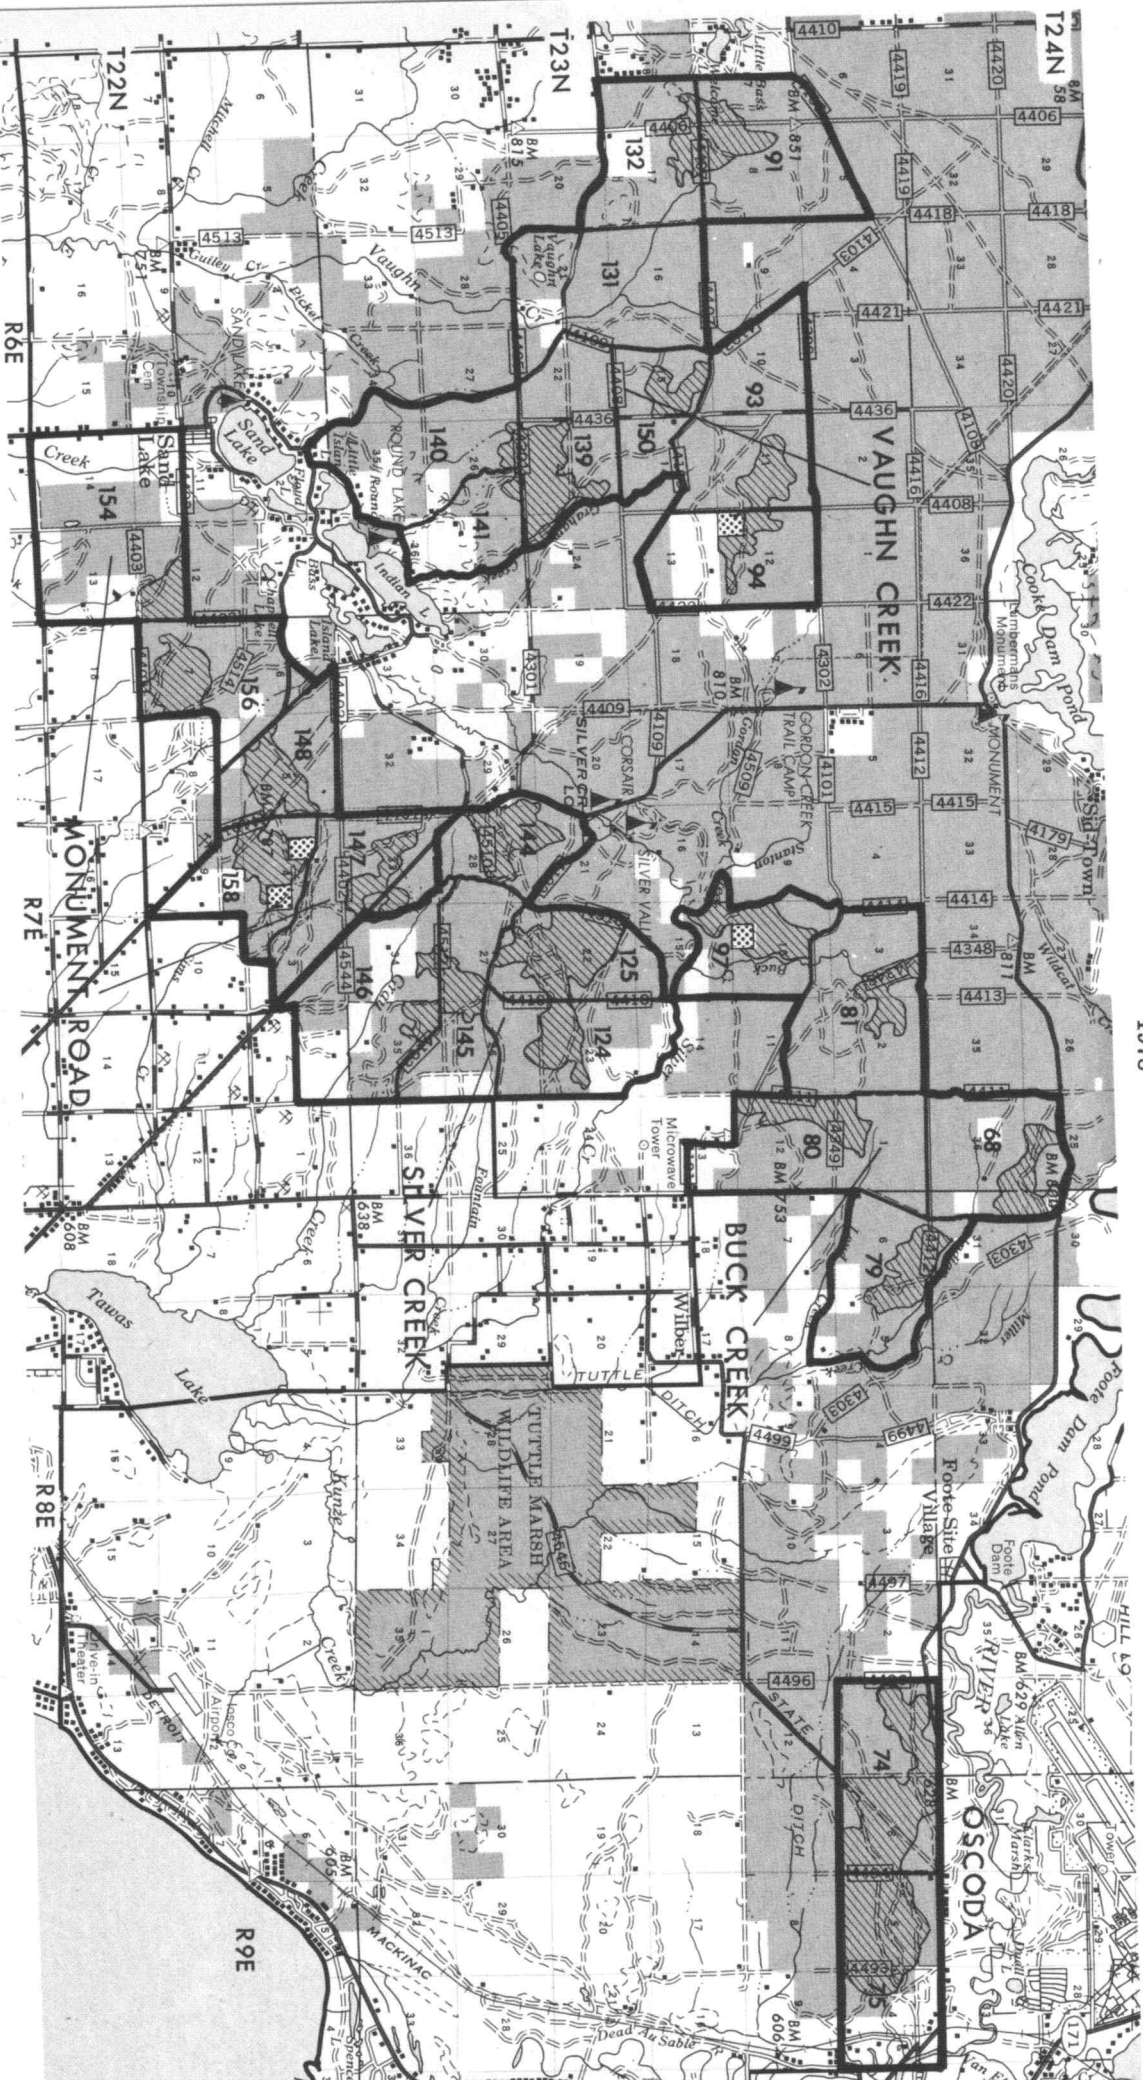

HURON-MANISTEE NATIONAL FOREST
KIRTLAND'S WARBLER MANAGEMENT AREA
ELDORADO
CRAWFORD COUNTY, MICH.

1978

LEGEND

- UNIT BOUNDARY
- COMPARTMENT BOUNDARY
- RANGER DISTRICT BOUNDARY
- CRITICAL HABITAT IN NATIONAL FOREST OWNERSHIP
- CRITICAL HABITAT IN PRIVATE OWNERSHIP

SCALE 1/2" = 1 MILE

HURON-MANISTEE NATIONAL FOREST KIRTLAND'S WARBLER MANAGEMENT AREA TAWAS

IOSCO COUNTY, MICH.
1978

LEGEND

-  UNIT BOUNDARY
-  COMPARTMENT BOUNDARY
-  RANGER DISTRICT BOUNDARY
-  CRITICAL HABITAT IN NATIONAL FOREST OWNERSHIP
-  CRITICAL HABITAT IN PRIVATE OWNERSHIP
- SCALE 1/2"=1 MILE