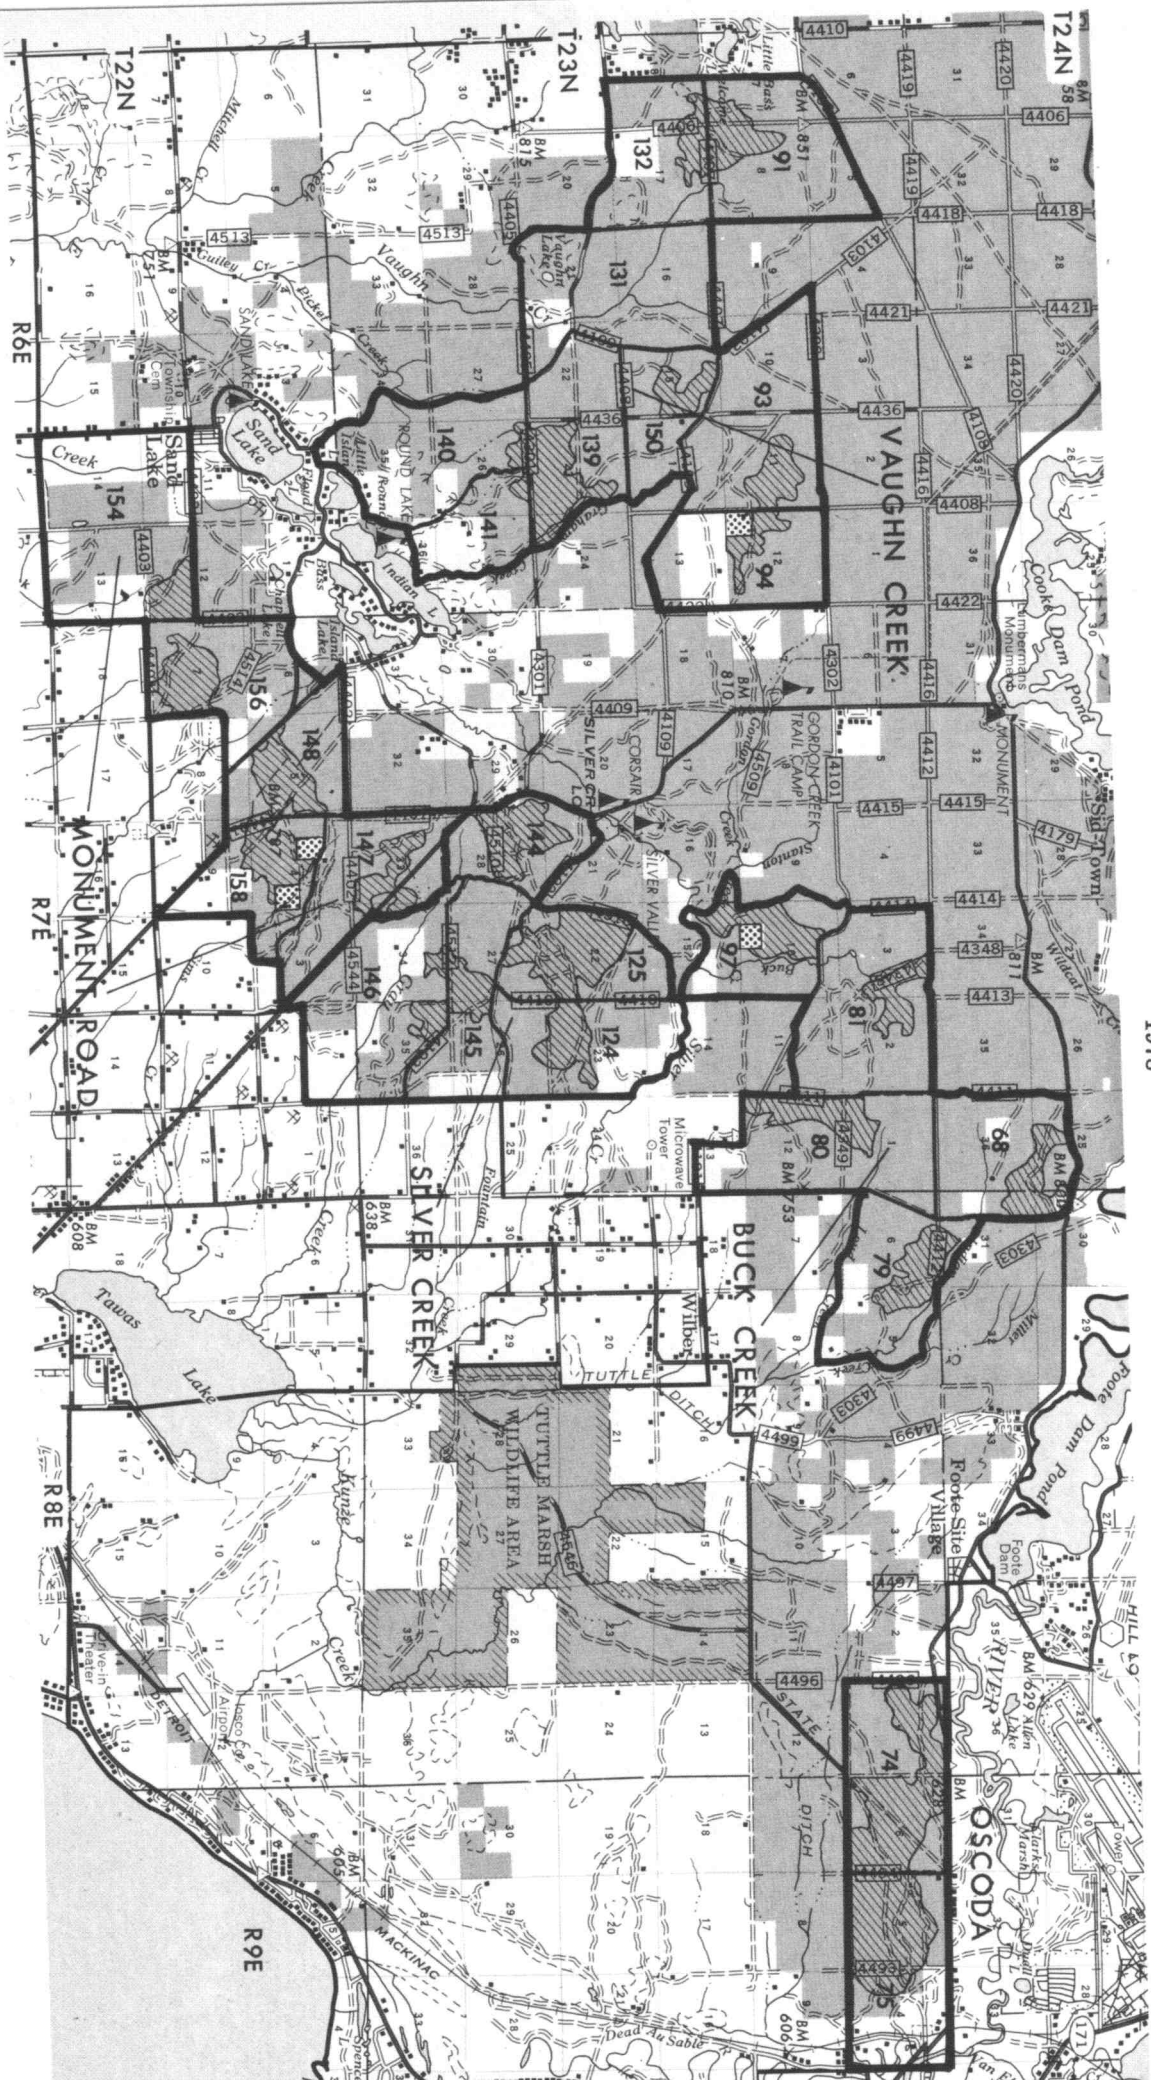

HURON-MANISTEE NATIONAL FOREST

KIRTLAND'S WARBLER MANAGEMENT AREA

ELDORADO

CRAWFORD COUNTY, MICH.

1978

LEGEND

- UNIT BOUNDARY
- COMPARTMENT BOUNDARY
- - - RANGER DISTRICT BOUNDARY
- ▨ CRITICAL HABITAT IN NATIONAL FOREST OWNERSHIP
- ▤ CRITICAL HABITAT IN PRIVATE OWNERSHIP

SCALE 1/2" = 1 MILE

HURON-MANISTEE NATIONAL FOREST KIRTLAND'S WARBLER MANAGEMENT AREA TAWAS

IOSCO COUNTY, MICH.

1978

LEGEND

-  UNIT BOUNDARY
-  COMPARTMENT BOUNDARY
-  RANGER DISTRICT BOUNDARY
-  CRITICAL HABITAT IN NATIONAL FOREST OWNERSHIP
-  CRITICAL HABITAT IN PRIVATE OWNERSHIP
-  SCALE 1/2"=1 MILE